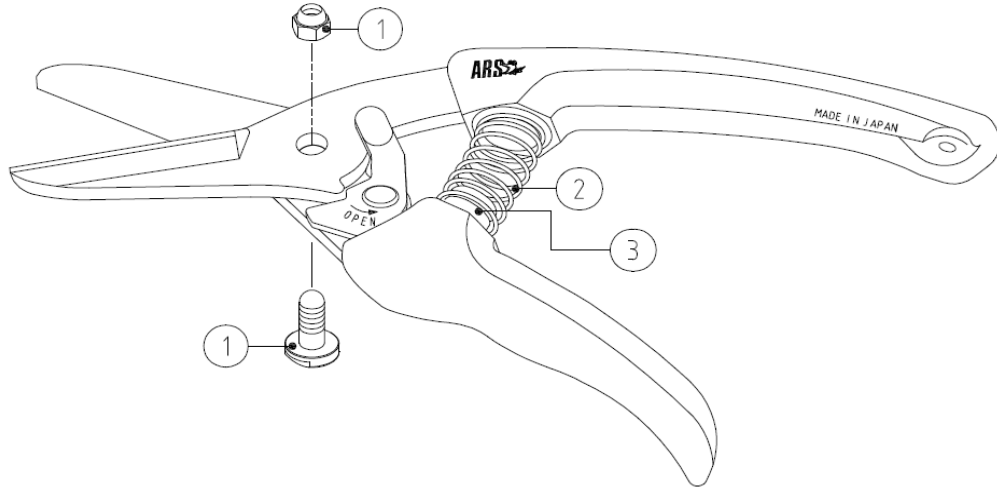

140DX

PARTS NO. SPECIFICATION	PARTS NO. SPECIFICATION
① SP-14 BOLT & NYLON NUT FOR 120/130/140/ 140L/DX/B,120EU/EU-R	
② SP-61 SPRING FOR V-7Z/8Z/9Z, 130DX, 140DX, 140L-DX & VS SERIES	
③ SP-70 SHOCK ABSORBER FOR 130/140/120EU SERIES (1 PC)	